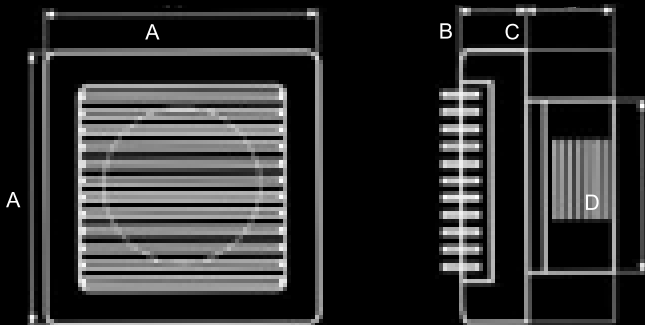

Air Quality  
for the highest demands

**L - Series**

Specifications

Model	Rated Voltage (V)	Input (w)	Airflow (m3/h)	Noise (db)	RPM
L-4	220 - 240	15	100	33	2450
L-6	220 - 240	25	320	37	2100

- Finest Quality ABS plastic material sourced from LG or equivalent
- Silicon steel motor with built in thermo cut off protection
- Excellent airflow and quiet
- Easy installation for wall and glass applications
- Available in White, Ivory & Black

Dimensions (mm)

Silent Operation

Auto Cut off Protection

Model	A	B	C	D	Size (mm)
L-4	158 X 158	21	55	98	100
L-6	209 X 209	21	68	148	150