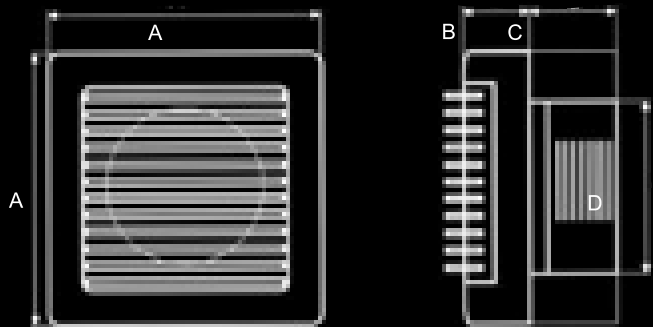

Air Quality
for the highest demands

N - Series

Specifications

Model	Rated Voltage (V)	Input (w)	Airflow (m3/h)	Noise (db)	Size (mm)	RPM
N - 4	220 - 240	15	100	33	100	2450
N - 6	220 - 240	25	320	37	150	2100

Dimensions (mm)

Model	A	B	C	D
N - 4	158 X 158	21	55	98
N - 6	209 X 209	21	55	144