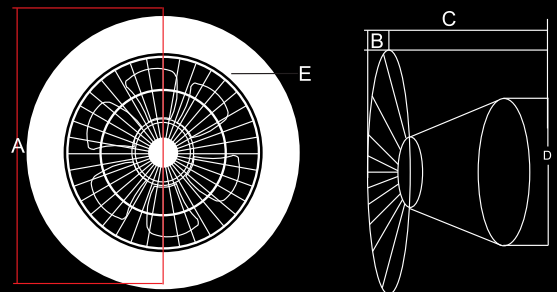

Dimensions (mm)

Double Ball Bearing Motor

Silent Operation

Auto Cut off Protection

Model	A	B	C	D	E
Ceiling Deco Fan With Remote (Classic)	580	50	180	205	115
Ceiling Deco Fan With Remote (Grid)	580	50	200	205	110
Ceiling Deco Fan With Remote (Glitter)	490	60	190	205	65