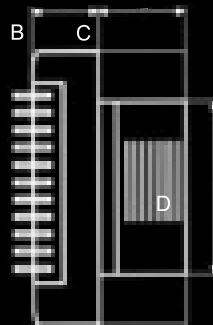

Air Quality  
for the highest demands

**Eco - Series**

Specifications

Model	Rated Voltage (V)	Input (w)	Airflow (m3/h)	Noise (db)	Size (mm)	RPM
Eco - 4	220 - 240	15	100	33	100	2450
Eco - 6	220 - 240	25	320	37	150	2100
Eco - 6+	220 - 240	25	320	37	150	2100

- Finest Quality ABS plastic material sourced from LG or equivalent
- Silicon steel motor with built in thermo cut off protection
- Excellent airflow and quiet
- Easy installation for wall and glass applications
- Available in White, Black, Brown, Ivory & Grey
- Eco 6+ Available with louvers at the back

Dimensions (mm)

Silent Operation

Auto Cut off Protection

Model	A	B	C	D
Eco - 4	130 X 130	15	55	98
Eco - 6	180 X 180	15	70	144
Eco - 6+	180 X 180	15	70	144