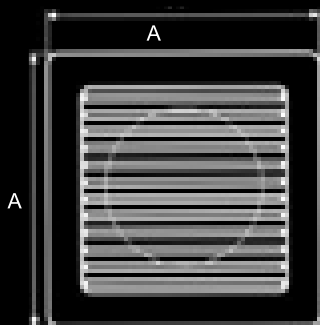

Air Quality  
for the highest demands

**Eco - Series**

Specifications

Model	Rated Voltage (V)	Input (w)	Airflow (m3/h)	Noise (db)	Size (mm)	RPM
Eco - 4	220 - 240	15	100	33	100	2450
Eco - 6	220 - 240	25	320	37	150	2100
Eco - 6+	220 - 240	25	320	37	150	2100

- Finest Quality ABS plastic material sourced from LG or equivalent
- Silicon steel motor with built in thermo cut off protection
- Excellent airflow and quiet
- Easy installation for wall and glass applications
- Available in White, Black, Brown, Ivory & Grey
- Eco 6+ Available with louvers at the back

Dimensions (mm)

Silent Operation

Auto Cut off Protection

Model	A	B	C	D
Eco - 4	130 X 130	15	55	98
Eco - 6	180 X 180	15	70	144
Eco - 6+	180 X 180	15	70	144