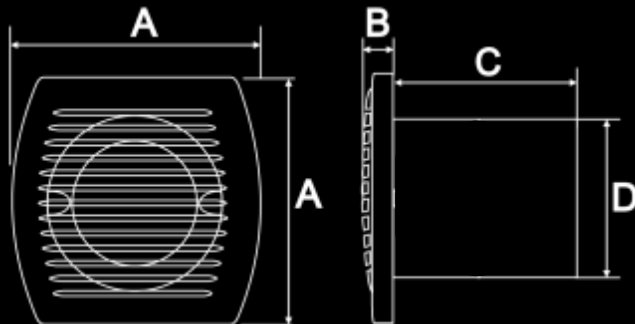

Sweep - 06

Specifications

Model	Rated Voltage (V)	Input (w)	Airflow (m3/h)	Noise (db)	Size (mm)	RPM
Sweep - 06	220 - 240	25	320	<35	150	2150
Sweep - 06+	220 - 240	25	320	<35	150	2150

- Finest Quality ABS plastic material sourced from LG or equivalent
- Silicon steel motor
- Excellent airflow and quiet
- Easy installation for wall and glass applications
- Available in White, Black, Brown, Ivory & Grey
- Sweep 6+ Available with louvers at the back

Dimensions (mm)

Silent Operation

Auto Cut off Protection

Model	A	B	C	D
Sweep - 06	198 X 198	10	85	150
Sweep - 06+	198 X 198	10	85	150